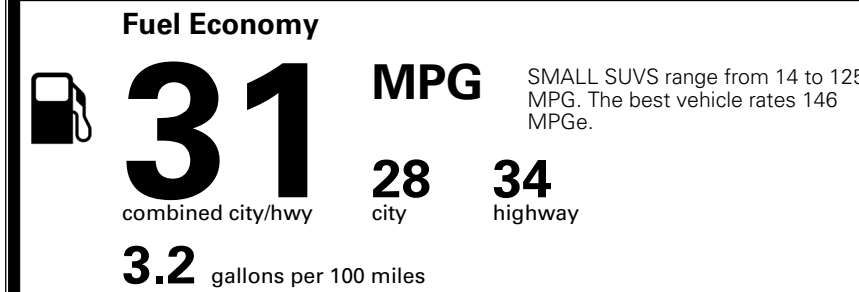

MANUFACTURER'S SUGGESTED RETAIL PRICE ▶

$ 26,490.00

COMPARE EX FWD FEATURES

Added to/in place of standard S FWD features

- 10.25" Instrument Display
- SynTex Seating Material
- Heated Front Seats
- Power Driver's Seat w/ Power Lumbar
- Dual Illuminated Vanity Mirrors
- Wireless Phone Charger
- Parking Distance Warning - Reverse

Included
Included
Included
Included
Included
Included
Included

ADDITIONAL INSTALLED EQUIPMENT: (In addition to or in place of standard features)

EX Sunroof Package
- Power Sunroof with Sunshade
- 17" Gloss Black Alloy Wheels
Carpeted Floor Mats
Cargo Net, Floor Style
Cargo Tray, Reversible
Auto-Dimming Mirror w/ HomeLink™
Mud Guards

$800.00
$200.00
$60.00
$140.00
$375.00
$155.00

MSRP INCLUDING OPTIONS

$ 28,220.00

INLAND FREIGHT AND HANDLING

$ 1,495.00

TOTAL MANUFACTURER'S SUGGESTED RETAIL PRICE ▶

$ 29,715.00

TOTAL ADDITIONAL WEIGHT: 12.2

*Additional terms and conditions apply.
**Kia Connect may be currently unavailable for some Model Year 2022 and newer vehicles sold or purchased in Massachusetts; please see owners.kia.com for more information.
NOTE: When you purchase this vehicle, Kia America, Inc. collects personal information you provide to the dealership. For information on our collection and use of personal information and your rights, please see our Privacy Policy on www.kia.com.

EPA DOT Fuel Economy and Environment

Gasoline Vehicle

You save $500
in fuel costs over 5 years compared to the average new vehicle.

Annual fuel cost $1,600