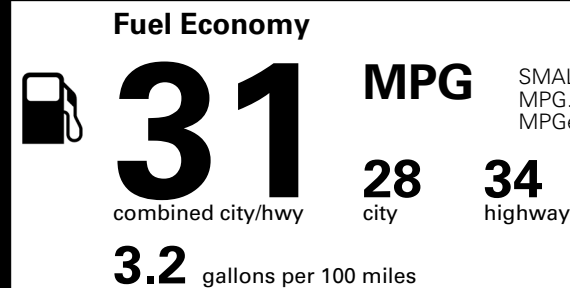

MSRP INCLUDING OPTIONS \$ 27,730.00

INLAND FREIGHT AND HANDLING \$ 1,495.00

TOTAL MANUFACTURER'S SUGGESTED RETAIL PRICE ▶ \$ 29,225.00

TOTAL ADDITIONAL WEIGHT: 31.9

\$ 26,490.00

Included
 Included
 Included
 Included
 Included
 Included
 Included

EPA DOT Fuel Economy and Environment

Gasoline Vehicle

SMALL SUVs range from 14 to 125 MPG. The best vehicle rates 146 MPGe.

You save \$500
 in fuel costs over 5 years compared to the average new vehicle.