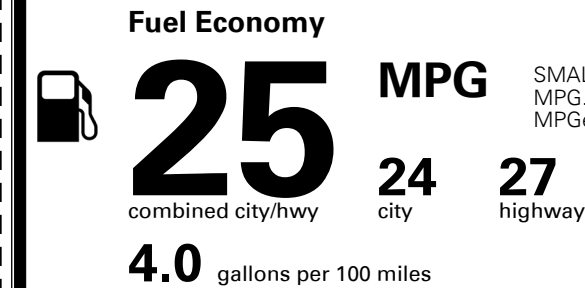

MSRP INCLUDING OPTIONS

\$ 31,580.00

INLAND FREIGHT AND HANDLING

\$ 1,395.00

TOTAL MANUFACTURER'S SUGGESTED RETAIL PRICE ▶

\$ 32,975.00

TOTAL ADDITIONAL WEIGHT: 5.8

EPA DOT Fuel Economy and Environment

Gasoline Vehicle

SMALL SUVs range from 14 to 125 MPG. The best vehicle rates 146 MPGe.

You spend
\$1,500
 more in fuel costs
 over 5 years
 compared to the
 average new vehicle.

Annual fuel cost
\$2,000

Fuel Economy & Greenhouse Gas Rating (tailpipe only)