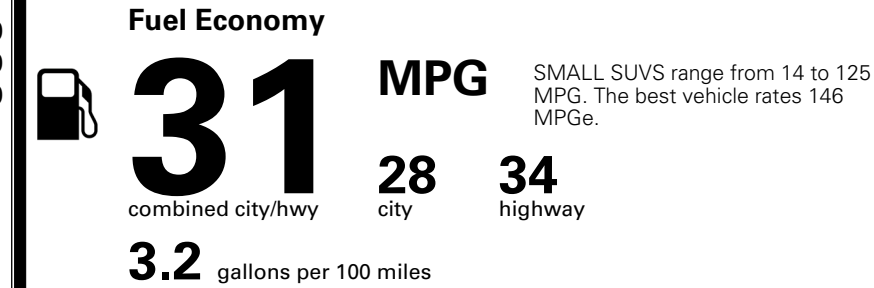

MSRP INCLUDING OPTIONS \$ 26,160.00

INLAND FREIGHT AND HANDLING \$ 1,495.00

TOTAL MANUFACTURER'S SUGGESTED RETAIL PRICE ► \$ 27,655.00

TOTAL ADDITIONAL WEIGHT: 10.5

EPA DOT Fuel Economy and Environment

Gasoline Vehicle