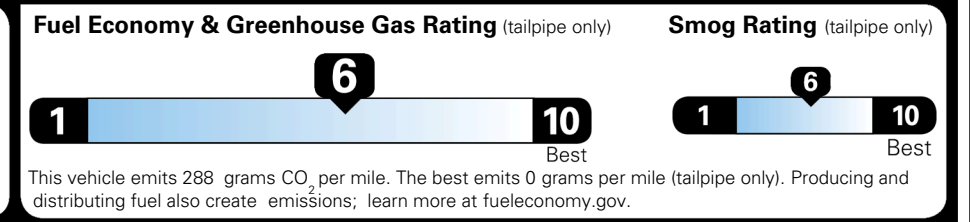

Actual results will vary for many reasons, including driving conditions and how you drive and maintain your vehicle. The average new vehicle gets 29 MPG and costs $8,500 to fuel over 5 years. Cost estimates are based on 15,000 miles per year at $ 3.30 per gallon. MPGe is miles per gasoline gallon equivalent. Vehicle emissions are a significant cause of climate change and smog.

fueleconomy.gov

Calculate personalized estimates and compare vehicles