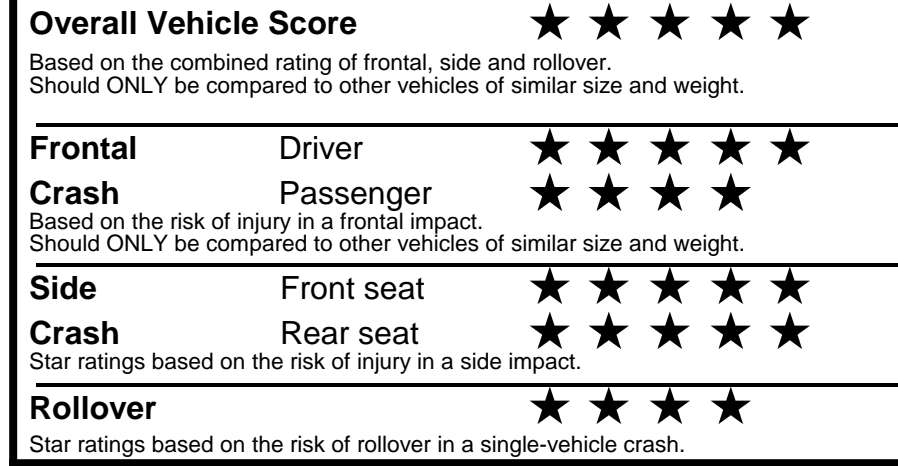

fueleconomy.gov

Calculate personalized estimates and compare vehicles

GOVERNMENT 5-STAR SAFETY RATINGS

Star ratings range from 1 to 5 stars (★★★★★) with 5 being the highest. Source: National Highway Traffic Safety Administration (NHTSA). www.safercar.gov or 1-888-327-4236