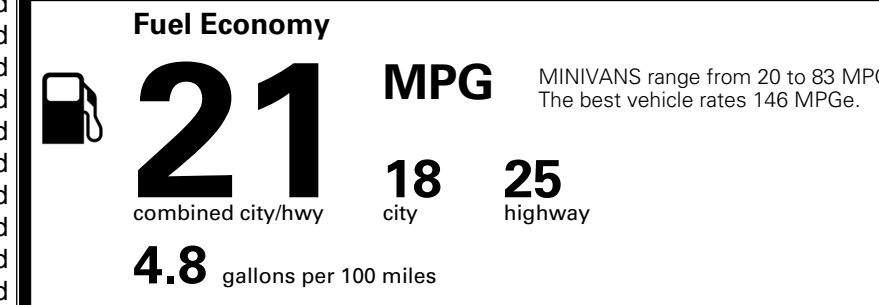

\$495.00
 \$315.00
 \$400.00

MSRP INCLUDING OPTIONS

\$ 42,800.00

INLAND FREIGHT AND HANDLING

\$ 1,545.00

TOTAL MANUFACTURER'S SUGGESTED RETAIL PRICE ▶

\$ 44,345.00

TOTAL ADDITIONAL WEIGHT: 11.5

EPA DOT Fuel Economy and Environment

Gasoline Vehicle

You spend \$3,250
 more in fuel costs over 5 years compared to the average new vehicle.

Annual fuel cost \$2,350

Actual results will vary for many reasons, including driving conditions and how you drive and maintain your vehicle. The average new vehicle gets 29 MPG and costs \$8,500 to fuel over 5 years. Cost estimates are based on 15,000 miles per year at \$ 3.30 per gallon. MPGe is miles per gasoline gallon equivalent. Vehicle emissions are a significant cause of climate change and smog.