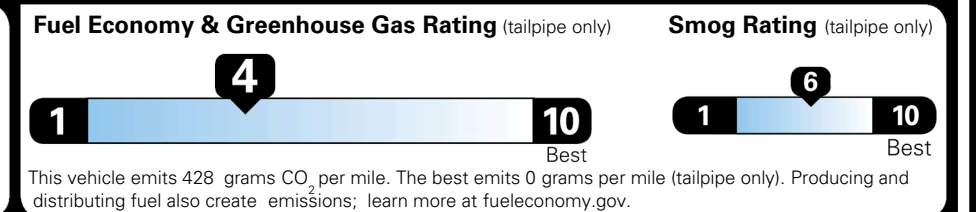

\$495.00
 \$315.00
 \$400.00

MSRP INCLUDING OPTIONS

\$ 42,800.00

INLAND FREIGHT AND HANDLING

\$ 1,545.00

TOTAL MANUFACTURER'S SUGGESTED RETAIL PRICE ▶

\$ 44,345.00

TOTAL ADDITIONAL WEIGHT: 11.5

EPA DOT Fuel Economy and Environment

Gasoline Vehicle

You spend \$3,250
 more in fuel costs over 5 years compared to the average new vehicle.

Annual fuel cost \$2,350

Actual results will vary for many reasons, including driving conditions and how you drive and maintain your vehicle. The average new vehicle gets 29 MPG and costs \$8,500 to fuel over 5 years. Cost estimates are based on 15,000 miles per year at \$ 3.30 per gallon. MPGe is miles per gasoline gallon equivalent. Vehicle emissions are a significant cause of climate change and smog.