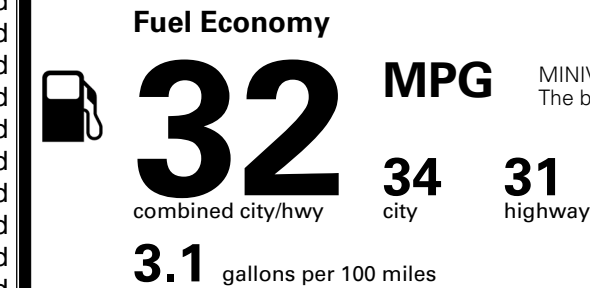

## EPA DOT Fuel Economy and Environment

Gasoline Vehicle

MINIVANS range from 20 to 83 MPG.  
 The best vehicle rates 146 MPGe.

**You save \$750**  
 in fuel costs  
 over 5 years  
 compared to the  
 average new vehicle.