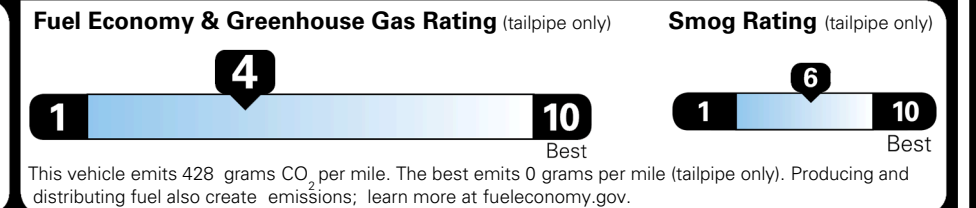

Actual results will vary for many reasons, including driving conditions and how you drive and maintain your vehicle. The average new vehicle gets 29 MPG and costs $8,500 to fuel over 5 years. Cost estimates are based on 15,000 miles per year at $ 3.30 per gallon. MPGe is miles per gasoline gallon equivalent. Vehicle emissions are a significant cause of climate change and smog.

fueleconomy.gov

Calculate personalized estimates and compare vehicles

GOVERNMENT 5-STAR SAFETY RATINGS

Overall Vehicle Score	Not Rated
Based on the combined rating of frontal, side and rollover. Should ONLY be compared to other vehicles of similar size and weight.	
Frontal	Driver ★ ★ ★ ★ ★
Crash	Passenger ★ ★ ★ ★
Based on the risk of injury in a frontal impact. Should ONLY be compared to other vehicles of similar size and weight.	
Side	Front seat Not Rated
Crash	Rear seat Not Rated
Star ratings based on the risk of injury in a side impact.	
Rollover	★ ★ ★ ★
Star ratings based on the risk of rollover in a single-vehicle crash.	

Star ratings range from 1 to 5 stars (★★★★★) with 5 being the highest. Source: National Highway Traffic Safety Administration (NHTSA). www.safercar.gov or 1-888-327-4236

Manufacturer's suggested retail price includes Manufacturer's recommended pre-delivery service. License and title fees, state and local taxes and other dealer installed options and accessories are not included in the manufacturer's suggested retail price.

PARTS CONTENT INFORMATION

FOR VEHICLES IN THIS CAR LINE U.S./CANADIAN PARTS CONTENT: 2 %

MAJOR SOURCES OF FOREIGN PARTS: KOREA: 95%

NOTE: PARTS CONTENT DOES NOT INCLUDE FINAL ASSEMBLY, DISTRIBUTION, OR OTHER NON-PARTS COSTS.

FOR THIS VEHICLE FINAL ASSEMBLY POINT: GWANGMYEONG, KOREA

COUNTRY OF ORIGIN ENGINE (MOTOR): KOREA
TRANSMISSION: KOREA

*Additional terms and conditions apply.
**Kia Connect may be currently unavailable for some Model Year 2022 and newer vehicles sold or purchased in Massachusetts; please see owners.kia.com for more information.
NOTE: When you purchase this vehicle, Kia America, Inc. collects personal information you provide to the dealership. For information on our collection and use of personal information and your rights, please see our Privacy Policy on www.kia.com.