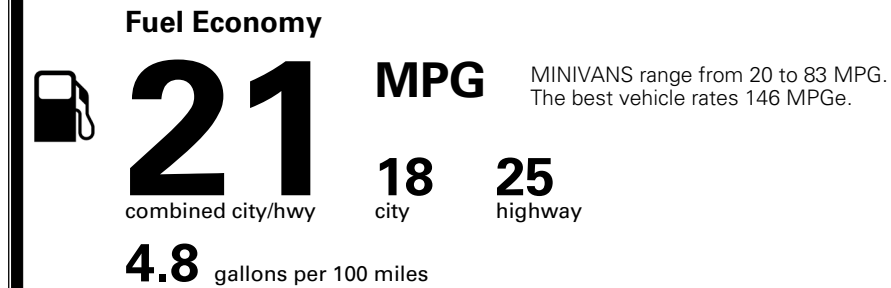

MSRP INCLUDING OPTIONS \$ 48,700.00

INLAND FREIGHT AND HANDLING \$ 1,545.00

TOTAL MANUFACTURER'S SUGGESTED RETAIL PRICE ▶ \$ 50,245.00

TOTAL ADDITIONAL WEIGHT: 11.5

EPA DOT Fuel Economy and Environment

Gasoline Vehicle

You spend \$3,250 more in fuel costs over 5 years compared to the average new vehicle.

Annual fuel cost \$2,350

Actual results will vary for many reasons, including driving conditions and how you drive and maintain your vehicle. The average new vehicle gets 29 MPG and costs \$8,500 to fuel over 5 years. Cost estimates are based on 15,000 miles per year at \$ 3.30 per gallon. MPGe is miles per gasoline gallon equivalent. Vehicle emissions are a significant cause of climate change and smog.