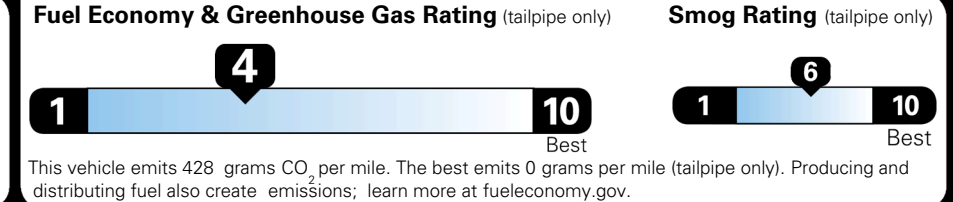

Gasoline Vehicle

You spend $3,250 more in fuel costs over 5 years compared to the average new vehicle.

Annual fuel cost $2,350