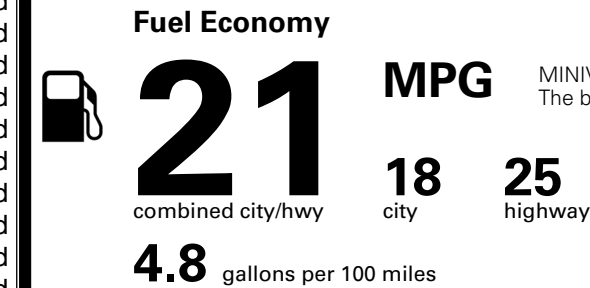

TOTAL MANUFACTURER'S SUGGESTED RETAIL PRICE ▶ \$ 49,930.00

TOTAL ADDITIONAL WEIGHT: 1.4

EPA DOT Fuel Economy and Environment

Gasoline Vehicle

You spend \$3,250 more in fuel costs over 5 years compared to the average new vehicle.