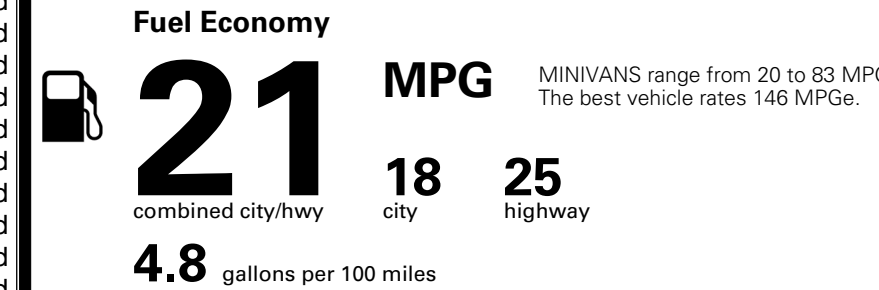

TOTAL ADDITIONAL WEIGHT: 10.1

EPA DOT Fuel Economy and Environment

Gasoline Vehicle

You spend
\$3,250
 more in fuel costs
 over 5 years
 compared to the
 average new vehicle.

Annual fuel cost
\$2,350

Actual results will vary for many reasons, including driving conditions and how you drive and maintain your vehicle. The average new vehicle gets 29 MPG and costs \$8,500 to fuel over 5 years. Cost estimates are based on 15,000 miles per year at \$ 3.30 per gallon. MPGe is miles per gasoline gallon equivalent. Vehicle emissions are a significant cause of climate change and smog.