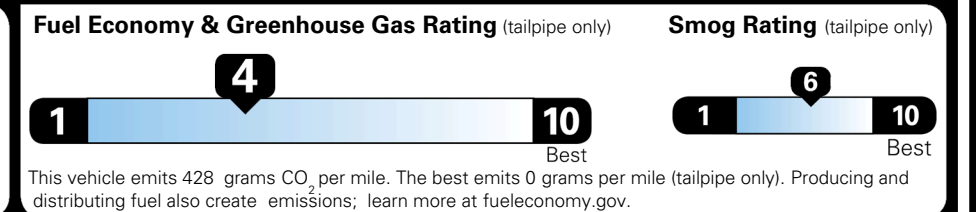

TOTAL ADDITIONAL WEIGHT: 10.1

EPA DOT Fuel Economy and Environment

Gasoline Vehicle

You spend
\$3,250
 more in fuel costs
 over 5 years
 compared to the
 average new vehicle.

Annual fuel cost
\$2,350

Actual results will vary for many reasons, including driving conditions and how you drive and maintain your vehicle. The average new vehicle gets 29 MPG and costs \$8,500 to fuel over 5 years. Cost estimates are based on 15,000 miles per year at \$ 3.30 per gallon. MPGe is miles per gasoline gallon equivalent. Vehicle emissions are a significant cause of climate change and smog.