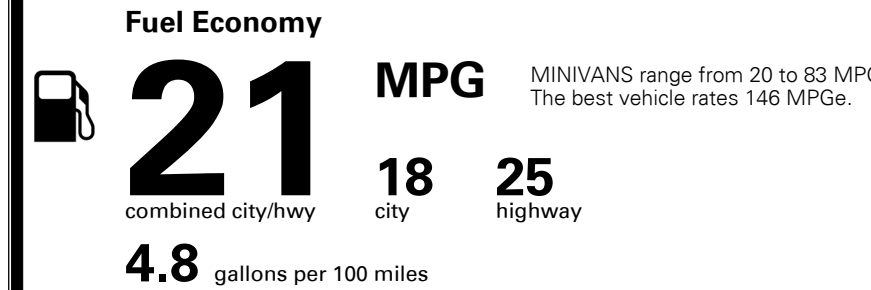

MANUFACTURER'S SUGGESTED RETAIL PRICE ▶

$ 51,090.00

COMPARE SX PRESTIGE FEATURES

Added to/in place of standard SX features

- Dark Edition Alloy Wheels
- Dark Exterior Accents
- LED Projector Headlights
- LED Rear Combination Lights
- Leather Seat Trim
- Head-Up Display
- Bose Premium Audio System
- Heated Steering Wheel
- Digital Rear View Mirror w/ HomeLink™

Included
Included
Included
Included
Included
Included
Included
Included
Included

ADDITIONAL INSTALLED EQUIPMENT:

(In addition to or in place of standard features)
Ivory Silver Paint
All Weather Floor Mats, 8-Passenger

$495.00
$295.00

MSRP INCLUDING OPTIONS

$ 51,880.00

INLAND FREIGHT AND HANDLING

$ 1,435.00

TOTAL MANUFACTURER'S SUGGESTED RETAIL PRICE ▶

$ 53,315.00

TOTAL ADDITIONAL WEIGHT: 10.1

*Additional terms and conditions apply.
**Kia Connect may be currently unavailable for some Model Year 2022 and newer vehicles sold or purchased in Massachusetts; please see owners.kia.com for more information.
NOTE: When you purchase this vehicle, Kia America, Inc. collects personal information you provide to the dealership. For information on our collection and use of personal information and your rights, please see our Privacy Policy on www.kia.com.

EPA DOT Fuel Economy and Environment

Gasoline Vehicle

You spend **$3,250** more in fuel costs over 5 years compared to the average new vehicle.

Annual fuel cost **$2,350**