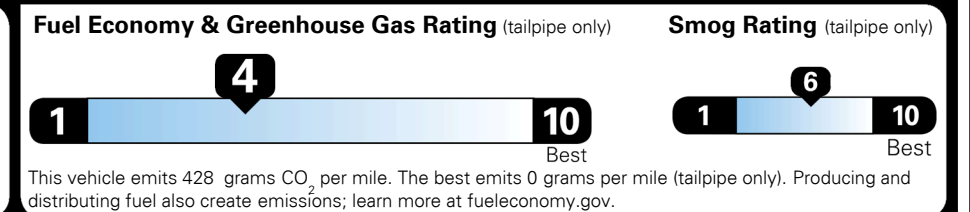

EPA DOT Fuel Economy and Environment

Gasoline Vehicle

You spend **\$3,250** more in fuel costs over 5 years compared to the average new vehicle.

Annual fuel cost **\$2,350**

Actual results will vary for many reasons, including driving conditions and how you drive and maintain your vehicle. The average new vehicle gets 29 MPG and costs \$8,500 to fuel over 5 years. Cost estimates are based on 15,000 miles per year at \$ 3.30 per gallon. MPGe is miles per gasoline gallon equivalent. Vehicle emissions are a significant cause of climate change and smog.