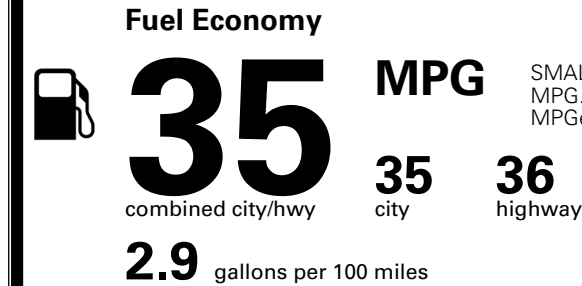

\$1,000.00

\$200.00
 \$375.00

MSRP INCLUDING OPTIONS

\$ 35,365.00

INLAND FREIGHT AND HANDLING

\$ 1,495.00

TOTAL MANUFACTURER'S SUGGESTED RETAIL PRICE ▶

\$ 36,860.00

TOTAL ADDITIONAL WEIGHT: 7.9

EPA DOT Fuel Economy and Environment

Gasoline Vehicle

SMALL SUVs range from 14 to 125 MPG. The best vehicle rates 146 MPGe.

You save \$1,500
 in fuel costs over 5 years compared to the average new vehicle.