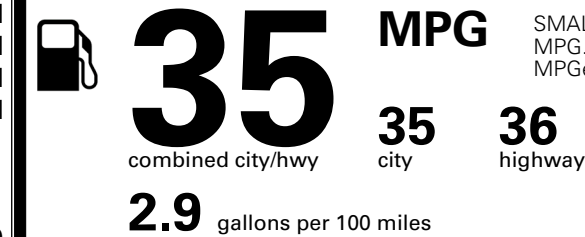

\$ 36,595.00

TOTAL ADDITIONAL WEIGHT: 10.5

EPA DOT Fuel Economy and Environment

Gasoline Vehicle

Fuel Economy

You save
\$1,500
 in fuel costs
 over 5 years
 compared to the
 average new vehicle.

Annual fuel cost
\$1,400